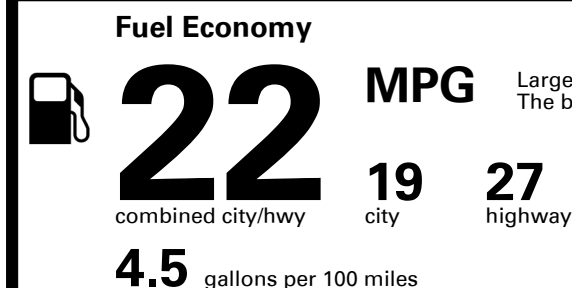

Large Cars range from 14 to 104 MPG. The best vehicle rates 136 MPGe.

You spend \$1,500
more in fuel costs over 5 years
compared to the average new vehicle.

Annual fuel cost \$1,650

Fuel Economy & Greenhouse Gas Rating (tailpipe only)